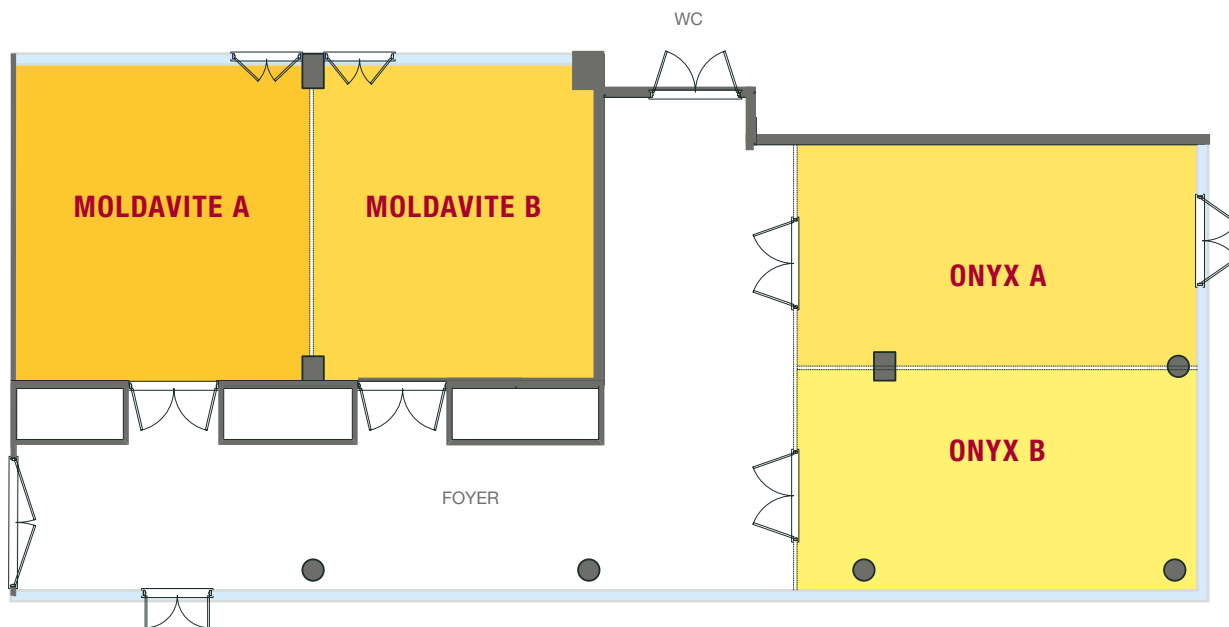

Konferenční místnost Room	m² sqm							Rozměry dveří (m) Door Dim. (m)	Výška místnosti Room Height (m)	Denní světlo Daylight
Moldavite A	75	48	78	48	32	80	40	1,70 x 2,75	3,80	yes
Moldavite B	72	48	78	48	32	80	40	1,70 x 2,75	3,80	yes
Onyx A	78	45	68	48	32	80	40	1,85 x 2,05	3,80	yes
Onyx B	76	36	64	48	33	80	40	1,85 x 2,05	3,80	yes
Moldavite	148	120	195	108	56	160	80	1,70 x 2,75	3,80	yes
Onyx	154	105	172	72	44	160	80	1,85 x 2,05	3,80	yes
Onyx + Foyer	214	173	253	-	253	180	104	1,85 x 2,05	3,80	yes
Ballroom (whole area)	362	-	-	-	-	200	184	-	3,80	yes

angelo Hotel Prague
CZ-150 00 Prague 5, Radlická 1g
Tel.: +420 234 801 111
info@angelohotel.com, www.angelohotel.com
www.vi-hotels.com

GDS:

Sabre: VI 70172
Galileo: VI 80305
Amadeus: VI PRGANG
Worldspan: VI PRGAN
Pegasus: HLVPRGAH